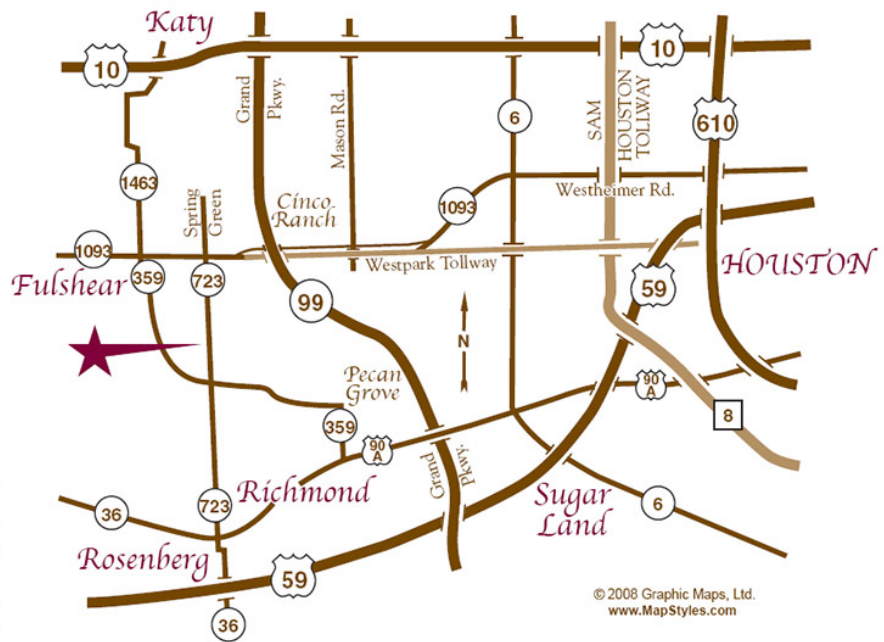

BRISCOE MANOR

TRUE ELEGANCE ★ TRUE HERITAGE

From Katy/Cinco Ranch Area: (10 minute drive)

1. Go South on Grand Parkway (TX 99).
2. Exit FM 1093 (Old Westheimer Road - NOT Westheimer Parkway)
3. Take a right onto FM 1093.
4. At the second light, take a left onto FM 723.
5. Briscoe Manor is 3.5 miles down on the right hand side.

From Houston - 610 Loop/I-10 Intersect: (45 minute drive)

1. Go I-10 West, exit Grand Parkway (TX99)
2. Go South on Grand Parkway (TX 99).
3. Exit FM 1093 (Old Westheimer Road - NOT Westheimer Parkway)
4. Take a right onto FM 1093.
5. At the 2nd light, take a left onto FM 723.
6. Briscoe Manor is 3.5 miles down on the right hand side.

From Galleria Area: (20 minute drive)

1. Take the Westpark Toll Road West.
2. Continue on Tollway until turns into FM 1093 (Old Westheimer Road).
3. Stay on FM 1093.
4. At the second light, take a left onto FM 723.
5. Briscoe Manor is 3.5 miles down on the right hand side.

From Sugar Land Area: (20 minute drive)

1. Take Grand Parkway North
2. At Highway 90, take a left going toward Richmond
3. Take a right onto FM 359, going toward Pecan Grove
4. Take a right onto FM 723
5. Briscoe Manor is 0.5 miles down on the left